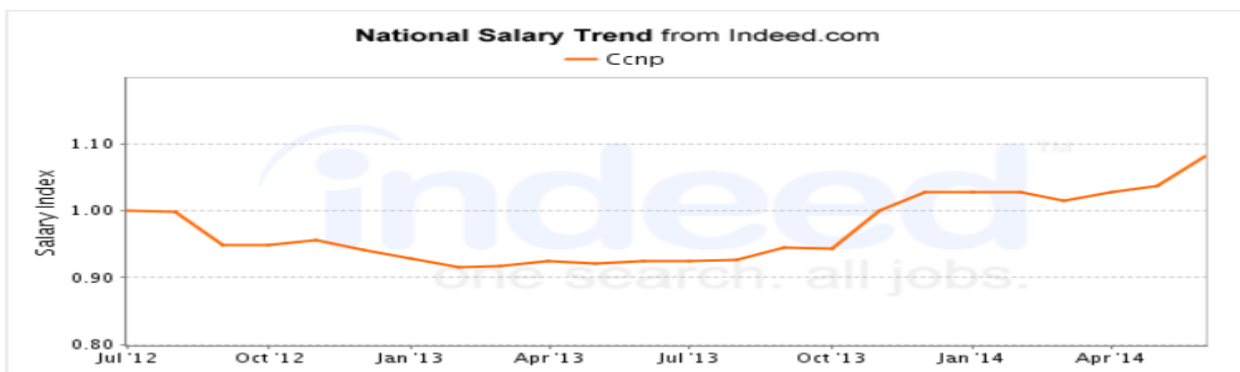

No professional background was required to begin training at LaneCert. We offer 300 hours of training to help you become a Cisco Network Engineer. As a strong Cisco training school, **LaneCert offers one-on-one Tutoring and hands-on training** in addition to Cisco Standard Training.

Advantages:

Items	LaneCert Inc	Other Schools
Lectures (Cisco Standard Training)	140 hours	140 hours
Practices (One on one Tutoring and hand-on training)	160 hours	N/A
Total	9 weeks (300 hours)	3 weeks3day (140hours)

Currently unemployed or low-income applicants can apply through Texas WorkForce Commission to receive free training at LaneCert Inc.

[LaneCert Inc](#)

www.lanecert.com

Email: Jeffrey.liu@lanecert.com

Phone: 972-268-7129 Cell: 682-333-3292

Address: 111 Bedford Rd, Bedford, TX 76022